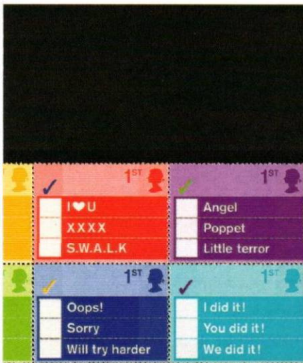

Occasions

The latest issue in the Occasions series will offer stamp users a multiple choice

A THIRD series of Occasions stamps will go on sale at Post Office branches and philatelic outlets and Royal Mail Tallents House from 4 February. The six 1st class stamps feature multiple choice messages: Gold star/See me/Playtime (yellow background stamp); I (heart shape) U/XXXX/S.W.A.L.K. (red); Angel/Poppet/Little terror (purple); Yes/No/Maybe (green); Oops!/Sorry/Will try harder (violet); and I did it!/You did it!/We did it! (blue). Senders can place a tick in the box alongside the appropriate message. The Queen's head and 1st indicator are printed in the top right corner. The stamps were designed by UNA, with wording by Sara Wiegand and Mike Exon. The six stamps are printed in se-tenant blocks of six, 10 blocks per sheet of 60.

Technical details

Printer The House of Questa

Process Lithography

Size 41 x 30mm

Sheets 60

Perforation 14.5 x 14

Phosphor Two bands

Gum PVA

Gutter pairs Horizontal

Plate numbers and colours

Q1 new blue ● Q1 deep ultramarine ● Q1 purple ● Q1 bright yellow-green ● Q1 red ● Q1 lemon ● Q1 phosphor

A presentation pack (below, £2) and stamp cards (25p each) will be available from main Post Office branches and Tallents House. The pack, designed by Howard Brown, was written and illustrated by Stephen Appleby, noted for his cartoons in *The Guardian* and *The Daily Telegraph*.